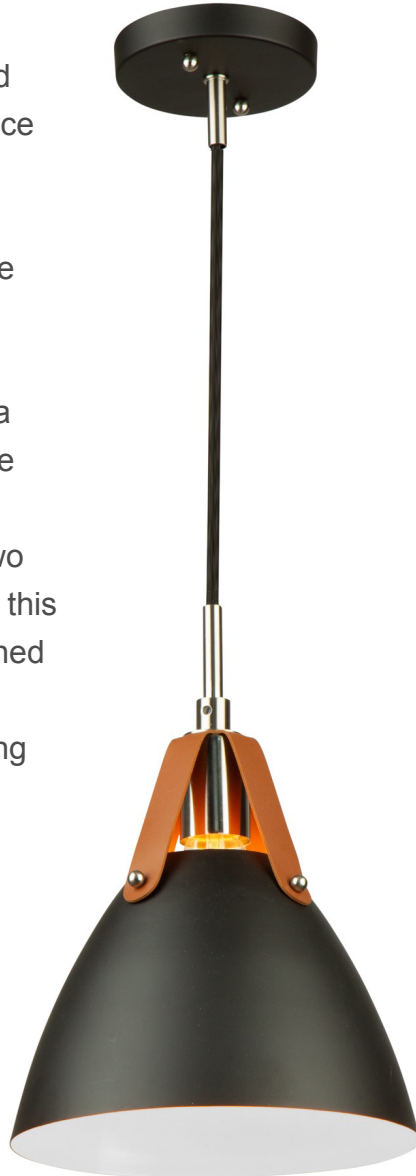

Tote 1 Light Pendant Black

From designer Steven Sabados of S&C, the Tote collection is a definite fashion trend for your home or office décor. The matte black metal shades are suspended to the wiring with leather straps. The interior of the shades have a super reflective white finish for maximum light functionality. Two finishing touches for this design are the polished nickel accents, and the textile black wiring coverings.

ORDERING			
Model: SC13321BK			
Collection: Tote			
Finish: Black			
PRODUCT DIMENSIONS			
Weight	2.09 lbs		
Length	9"		
Width	9"		
Height	11.5"		
Overall Height			
Ext.			
Chain			
Rods			
Cord Length	96"		
Wire Length	104"		
Canopy / Back Plate	5.13" L x 1.1" D x 5.63" H		
Sloped Ceiling	Yes		
PACKAGING DIMENSIONS			
Weight	Length	Width	Height
4 lbs	15"	15"	13"
BULBS			
Bulbs Included	No		
Bulb Qty.	1		
Wattage	60		
Dimmable	Yes		
Socket Base Type	E26		
Lumens (LED)			
CRI (LED)			
Kelvin (LED)			
OTHER			
UPC	778350019965		
Material	Iron		
Listing Approval	Indoor/Dry		
Safety Rating	ETL		
Warranty	Limited Lifetime Warranty		