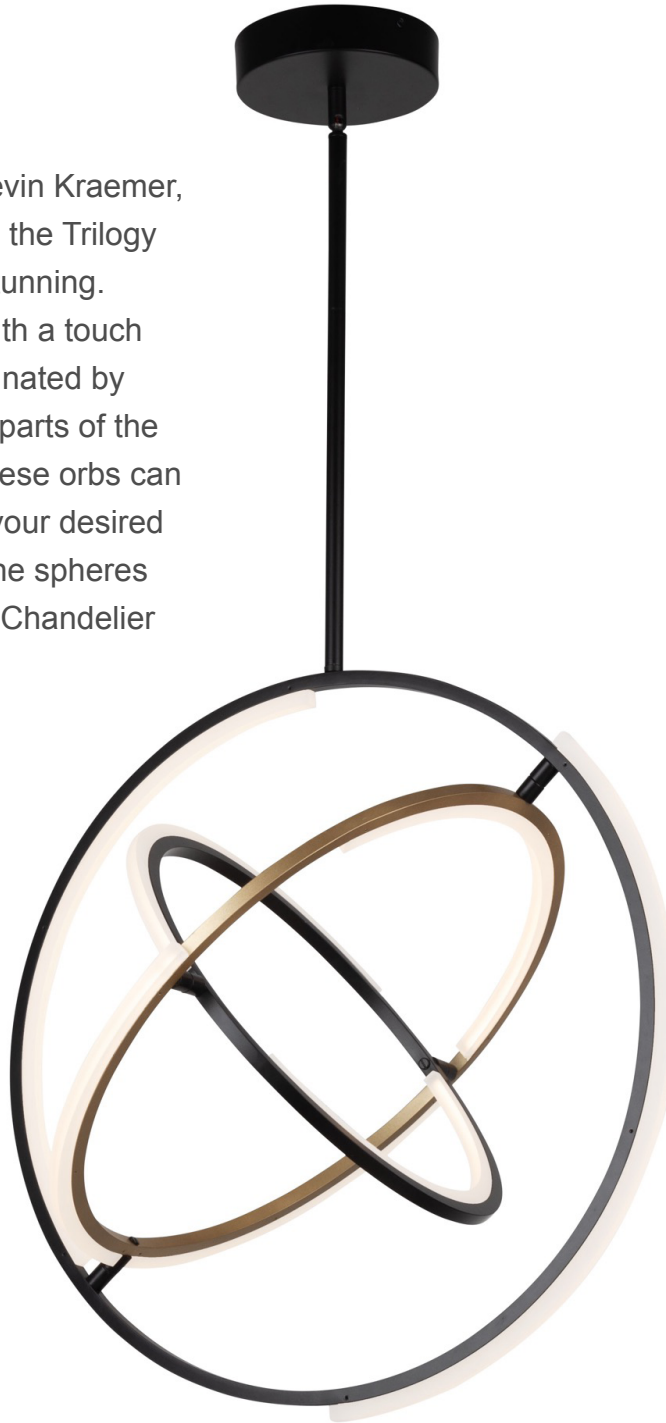

Trilogy Collection Integrated LED Pendant Black & Brass

Designed by Kevin Kraemer, these orbs from the Trilogy collection are stunning. Black frames with a touch of brass - illuminated by LED on certain parts of the framing. Also these orbs can be adjusted to your desired position since the spheres can be rotated. Chandelier model shown.

ORDERING			
Model: AC6741BB			
Collection: Trilogy			
Finish: Black & Brass			
PRODUCT DIMENSIONS			
Weight	2.30 lbs		
Length			
Width	24"		
Height	24"		
Overall Height			
Ext.			
Chain			
Rods			
Cord Length			
Wire Length			
Canopy / Back Plate	6.7 x 6.7 x 1.5"		
Sloped Ceiling	Yes		
PACKAGING DIMENSIONS			
Weight	Length	Width	Height
9 lbs	26"	6"	26"
BULBS			
Bulbs Included	No		
Bulb Qty.			
Wattage	75		
Dimmable	Yes		
Socket Base Type	Integrated LED		
Lumens (LED)			
CRI (LED)	80		
Kelvin (LED)	3000		
OTHER			
UPC	778350021104		
Material	Aluminum		
Listing Approval 1			
Listing Approval 2			
Safety Rating	ETL		
Warranty	Limited lifetime warranty		