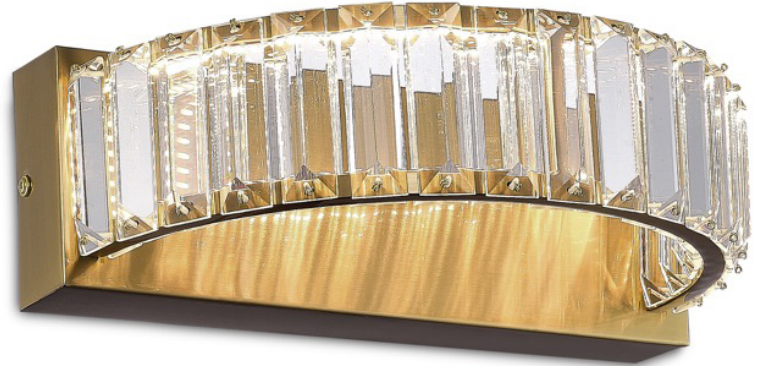

The Stella Collection wall sconce features dazzling crystals which are illuminated by bright LED. The frame is finished in a rich brushed brass. Due to its LED light source it is energy efficient. This model is dimmable and back with a 5 year warranty on the LED.

ORDERING		PACKAGING DIMENSIONS		
Model: AC6727BB		Weight	Length	Width
Collection: Stella		5 lbs	14"	10"
Finish: Brushed Brass				Height
				7"
BULBS		PRODUCT DIMENSIONS		
Bulbs Included	No	Weight	3.00 lbs	
Bulb Quantity		Length	11.81"	
Wattage	9	Width	7.8"	
Dimmable	Yes	Height	4.33"	
Socket Base Type	Integrated LED	Overall Height		
Lumens (LED)	859	Ext.		
CRI (LED)	81	Chain		
Kelvin (LED)	3000	Rods		
OTHER		Cord Length	54.68"	
UPC	778350020190	Wire Length	66.90"	
Material	Iron + Crystal	Canopy / Back Plate		
Listing Approval 1	Indoor	Sloped Ceiling	No	
Listing Approval 2	Dry			
Safety Rating	ETL	Warranty	Limited Lifetime Warranty	