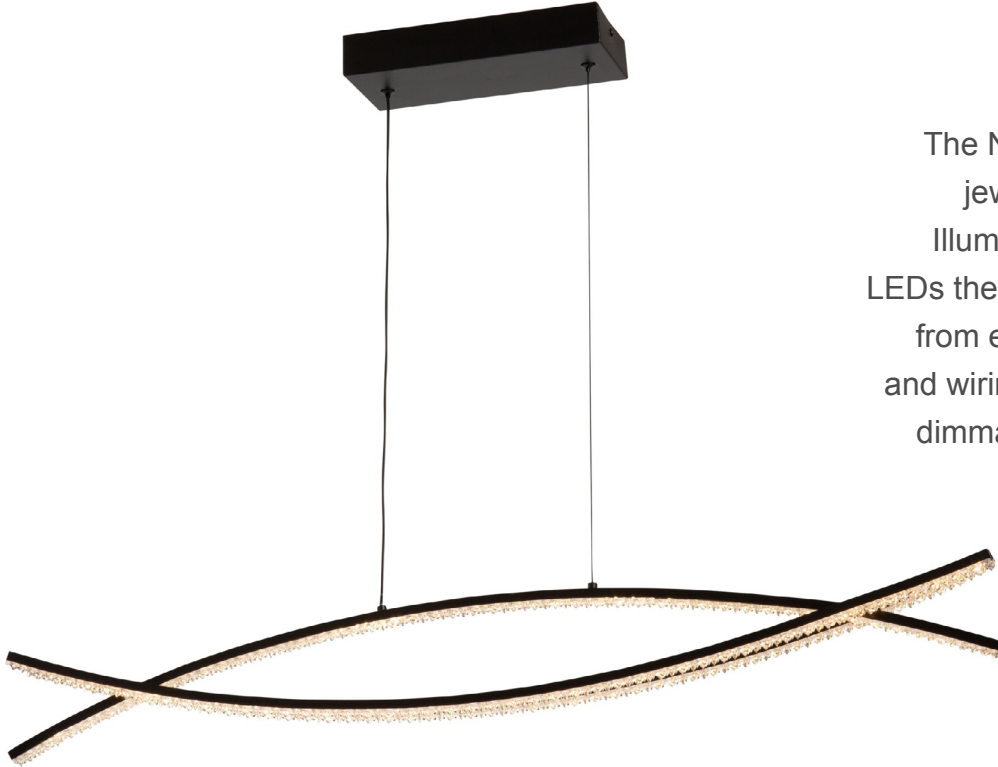

Nova 30W LED Island Black

The Nova collection simply looks like jewelry suspended on thin cables. Illuminated by bright energy efficient LEDs the crystalline components sparkle from every angle. The frame, canopy, and wiring are black (These models are dimmable with appropriate LED rated dimmer switches).

ORDERING		PACKAGING DIMENSIONS			
Model: AC6713BK		Weight	Length	Width	Height
Collection: Nova		4 lbs	38"	6"	6"
Finish: Black					
BULBS		PRODUCT DIMENSIONS			
Bulbs Included	No	Weight	3.3 lbs		
Bulb Quantity		Length	37"		
Wattage	30	Width	2.4"		
Dimmable	Yes	Height	3.94"		
Socket Base Type	Integrated LED	Overall Height			
Lumens (LED)	3300	Ext.			
CRI (LED)	80	Chain			
Kelvin (LED)	3000	Rods			
OTHER		Cord Length	72"		
UPC	778350019842	Wire Length	78.74"		
Material	Aluminum, Acrylic	Canopy / Back Plate	9.84" L x 1.57" D x 4.72" H		
Listing Approval	Indoor/Dry	Sloped Ceiling	Yes		
Safety Rating	ETL				
Warranty	Limited Warranty				