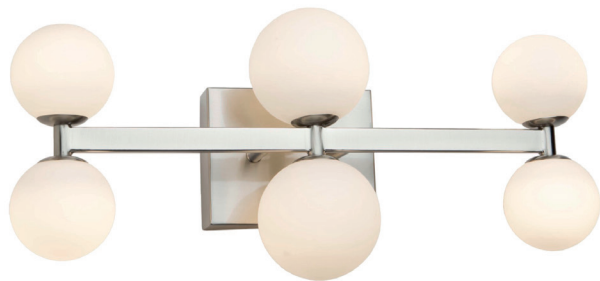

Hadleigh AC6616 Wall Light

The Hadleigh collection of bathroom vanities features opal multi size glass spheres implemented on a plated brushed nickel frame. The LED light source illuminates the glass spheres in a spectacular fashion. (Multiple sizes available)

ORDERING

Model	AC6616
Collection	Hadleigh
Finish	Brushed Nickel

PRODUCT DIMENSIONS (inches)

Width	5.25
Length	20
Height	8
Overall Height	
Ext.	5.25
Chain Inc.	
Rods Inc.	
Wire Length	
Canopy Size	6 x 5 x 2
Sloped Ceiling	

PACKAGING DIMENSIONS

Weight	Length	Width	Height

BULBS

Bulbs Included	Yes
Bulb Qty.	6
Wattage	4
Dimmable	Yes
Socket Base Type	LED
Lumens (LED)	1440
CRI (LED)	80
Kelvin (LED)	3000

OTHER

UPC	778350013581
Material	Metal & Glass
Safety Rated	Interior/Damp
Listing	UL
Warranty	Artcraft Lighting Limited Warranty