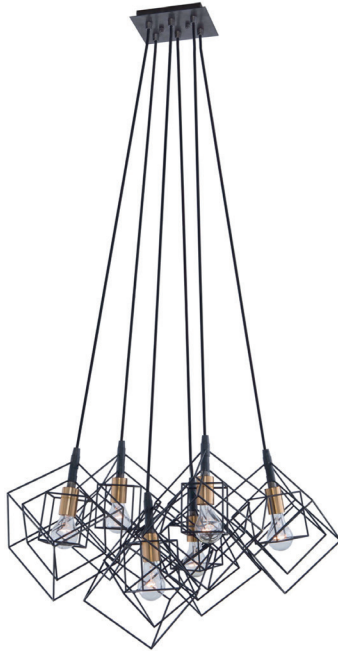

Artistry AC11119 Chandelier

Geometric in design the Artistry collection is meets the transitional type décor criteria. The outer frame is matte black and the interior is plated in harvest brass. Triple pendant shown. (Also available with polished nickel interior)

ORDERING

Model	AC11119
Collection	Artistry
Finish	Matte Black & Harvest Brass

PRODUCT DIMENSIONS (inches)

Width	27.75
Length	27.75
Height	19.25
Overall Height	
Ext.	
Chain Inc.	
Rods Inc.	
Wire Length	
Canopy Size	8 x 5.5 x 1
Sloped Ceiling	Yes

BULBS

Bulbs Included	No
Bulb Qty.	6
Wattage	100
Dimmable	Yes
Socket Base Type	Medium Base
Lumens (LED)	
CRI (LED)	
Kelvin (LED)	

PACKAGING DIMENSIONS

Weight	Length	Width	Height
	30	18	10

OTHER

UPC	778350012126
Material	Metal
Safety Rated	Interior/Dry
Listing	ETL
Warranty	Artcraft Lighting Limited Warranty