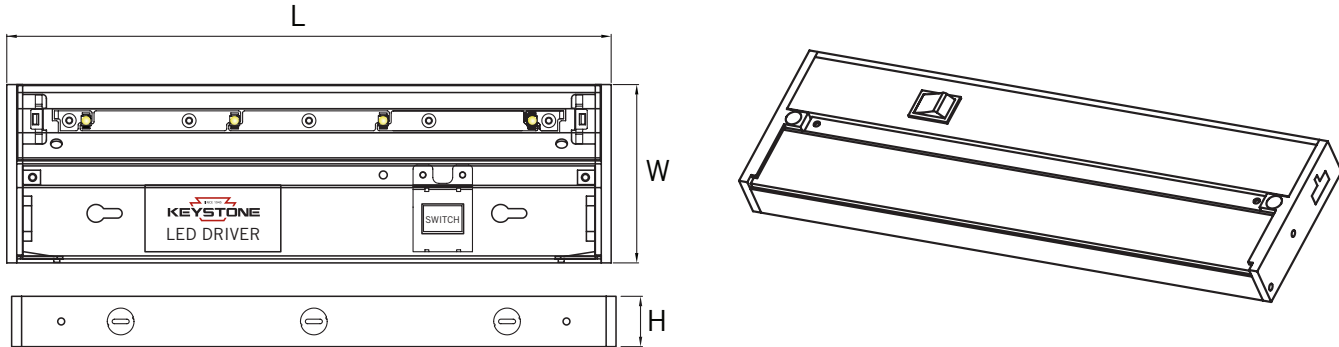

APPROVALS:

WIRING AND SWITCHING:

- Convertible 120V input with either Direct Wire or Cord and Plug; Knockouts provided for either configuration
- Linkable between fixtures using linking connector cords (when spacing between fixtures is desired) or double-ended connectors (for continuous fixture mounting); Maximum number of linked fixtures is 32
- Pre-Installed On/Off Rocker Switch

PACKAGING:

- Contents in Each Fixture Carton:
 - LED Fixture
 - 3 Prong SPT-2 Power Cord (5' Length)
 - 18" Linking Connector Cord
 - Mounting Screws (2 pcs.)
 - Die Cast Coupler
 - Instruction Sheet

WARRANTY:

- Fixture Construction: 2 years
- Driver: 5 years
- LEDs: 5 years

DIMENSIONS

MODEL	FIXTURE SIZE			WATTAGE	TOTAL LUMENS	EFFICACY
	LENGTH	WIDTH	HEIGHT			
UC-LED-12	12"	3.5"	1"	8W	450	56 lm/W
UC-LED-18	18"	3.5"	1"	11W	675	61 lm/W
UC-LED-24	24"	3.5"	1"	13W	910	69 lm/W

ORDERING INFORMATION

Fill in each box with the corresponding **bolded** option of your choosing from the list below each box. Example: **UC-LED-12-WH (Version 3)**.

SERIES	LIGHT SOURCE	LENGTH	FINISH	
<input style="width: 100%; height: 20px;" type="text"/>	<input style="width: 100%; height: 20px;" type="text"/>	<input style="width: 100%; height: 20px;" type="text"/>	<input style="width: 100%; height: 20px;" type="text"/>	(VERSION 3)
UC - Undercabinet	LED	12 - 12" 18 - 18" 24 - 24"	WH - White	