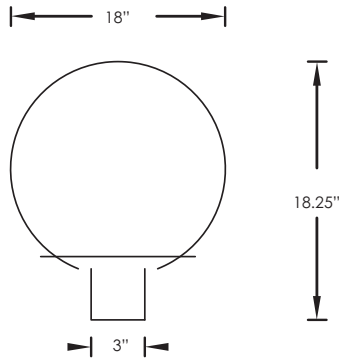

LED

818-LED SERIES

81815-12LEDGU

**STANDARD SPECIFICATIONS**

<b>Housing</b>	Polycarbonate (Specify Finish)
<b>Lens</b>	Acrylic (Specify Type)
<b>Lamp</b>	Included
<b>Certification</b>	Wet Location Listed

**REPLACEMENT PARTS**

<b>LENS-8181</b>	18" White Acrylic Globe
------------------	-------------------------

PIER MOUNTS

PHOTOCELL / ADAPTER

PMB

PMW

PCA1

PCA5

PRODUCT FAMILY	LENS TYPE	FINISH	WATTAGE	OPTIONS
818 - 18" Globe	1 - White Globe 3 - Bronze Globe † 8 - Smoke Globe † 9 - Clear Globe †	1 - White 5 - Black	10LEDGU 12LEDGU 17LEDGU 20LED 27LED 45LED	120V, 60Hz Electronic Dimmable 9 Watts, 800 Lumens, GU24 Base Options: 27K, 30K, 40K, PCA1, PCA5, PMB, PMW  120V, 60Hz Electronic Dimmable 11 Watts, 1100 Lumens, GU24 Base Options: 27K, 30K, 40K, PCA1, PCA5, PMB, PMW  120V, 60Hz Electronic Dimmable 15 Watts, 1600 Lumens, GU24 Base Options: 27K, 30K, 40K, PCA1, PCA5, PMB, PMW  120-277V, 50/60Hz Electronic 20 Watts, 2100 Lumens, E26 Base Options: 40K, 50K, PCA1, PCA5, PMB, PMW  120-277V, 50/60Hz Electronic 27 Watts, 3780 Lumens, E26 Base Options: 40K, 50K, PCA1, PCA5, PMB, PMW  120-277V, 50/60Hz Electronic 45 Watts, 6300 Lumens, E26 Base Options: 40K, 50K, PCA1, PCA5, PMB, PMW