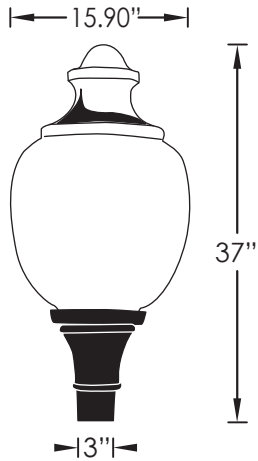

LED

873 SERIES

FN | OPTIONAL FINIAL

Pole not included →

87395 | BLACK

STANDARD SPECIFICATIONS

Housing	Heavy Duty Die Cast Aluminum (Specify Finish)
Lens	Clear Pebblex Polycarbonate Top with Lexalite 425 Series Model 439 House Side Type III
Lamp(s)	All Lamp(s) Included
Certification	Wet Location Listed

REPLACEMENT PARTS

LENS-8739 | Clear Pebblex Polycarbonate Top with Lexalite 425 Series Model 439 House Side Type III

PRODUCT FAMILY	LENS TYPE	FINISH	MODEL	FEATURES & OPTIONS								
873	9											
	9 - Clear Pebblex	1 - White † 3 - Brushed Rust † 3B - Bronze † 4 - Brushed Verde † 5 - Black 7 - Ultra Chrome † 8 - Gold Pewter † 9 - Aged Brass † C - Custom †	20LED 27LED 45LED 54LED	120-277V, 50/60Hz Electronic 20 Watts, 2100 Lumens, E26 Base Options: 40K, 50K, FN, HS 120-277V, 50/60Hz Electronic 27 Watts, 3700 Lumens, E26 Base Options: 40K, 50K, FN, HS 120-277V, 50/60Hz Electronic 45 Watts, 6300 Lumens, E26 Base Options: 40K, 50K, FN, HS 120-277V, 50/60Hz Electronic 54 Watts, 7500 Lumens, EX39 Base Options: 40K, 50K, FN, HS								
<p>OPTION LEGEND</p> <table border="1"> <tr> <td>40K</td> <td>4000 Kelvin Cool White Light Temp</td> </tr> <tr> <td>50K</td> <td>5000 Kelvin Full Spectrum Light Temp</td> </tr> <tr> <td>FN</td> <td>Decorative Finial</td> </tr> <tr> <td>HS</td> <td>House Side Shield</td> </tr> </table>					40K	4000 Kelvin Cool White Light Temp	50K	5000 Kelvin Full Spectrum Light Temp	FN	Decorative Finial	HS	House Side Shield
40K	4000 Kelvin Cool White Light Temp											
50K	5000 Kelvin Full Spectrum Light Temp											
FN	Decorative Finial											
HS	House Side Shield											