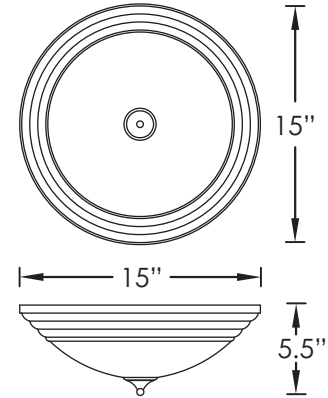

LED

145 SERIES

14569 | AGED BRASS †

14561 | WHITE

14562 | BRUSHED NICKEL

STANDARD SPECIFICATIONS

Housing	Durable Steel Pan (Specify Finish)
Lens	Decorative Frosted Glass
Certification	8Ua d 'c W h c b
Mounting	7 Y] b [' A c i b h C b m