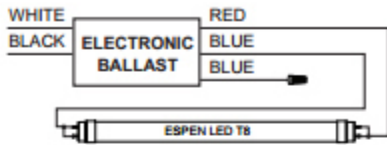

1-LAMP Instant Start Electronic Ballast