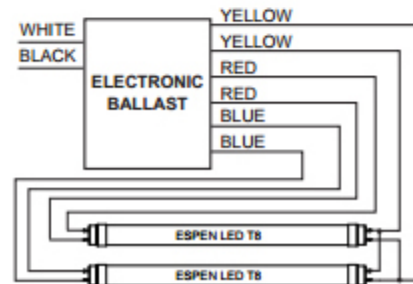

2-LAMP Programmed Start Electronic Ballast

* Not compatible with products equipped with battery backup and/or emergency ballasts.

* Please refer to "Ballast Compatibility List" on Related Downloads.

Specification data is based on tests performed in a controlled environment and represents relative performance. Actual performance can vary depending on operating conditions. Application and performance data subject to change without notice. All specifications are nominal unless noted otherwise.