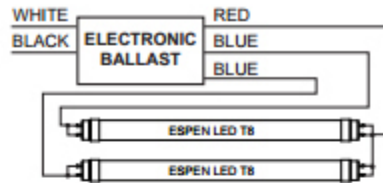

2-LAMP Instant Start Electronic Ballast