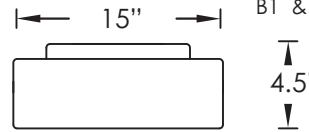

LED

183 SERIES

183RP1 | 15"

183RS1 | 15"

STANDARD SPECIFICATIONS

Housing | White Enamel Steel Pan
Lens | White Acrylic Lens with Textured Decorative Fabric (Specify Type)
Certification | Damp Location
Mounting | Ceiling Mount Only