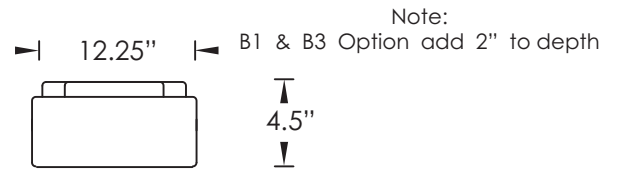

LED

182 SERIES

182RP1 | 12.25"

182RS1 | 12.25"

STANDARD SPECIFICATIONS

Housing | White Enamel Steel Pan
Lens | White Acrylic Lens with Textured Decorative Fabric (Specify Type)
Certification | Damp Location
Mounting | Ceiling Mount Only

182 - 12.25" Small

LR - Louver Resin

RP - Rapids

RS - Russell Square

VL - Vanilla Linen

1 - White

6LED

120-277V, 50/60Hz Electronic, Non-Dimmable
13 Watts, 855 Lumens, >82CRI
Options: 30K, 35K, 40K