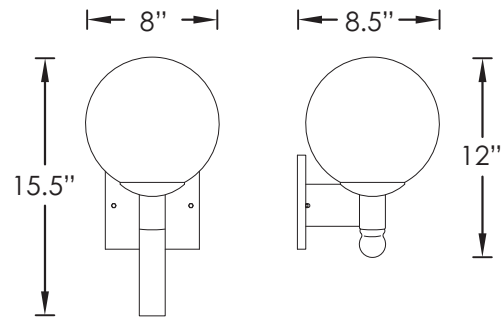

REPLACEMENT PARTS

LENS-3881	UV Stabilized 8" White Acrylic Globe
LENS-3889	UV Stabilized 8" Clear Prismatic Acrylic Globe

PRODUCT FAMILY	LENS TYPE	FINISH	WATTAGE	OPTIONS*
388				
	1 - White	1 - White	13GU - (1)13W GU-24 (ii)	ALLK NL PE PL
	9 - Clear Prismatic	5 - Black	18GU - (1)18W GU-24 (ii)	ALLK NL PE PL
			23GU - (1)23W GU-24 (ii)	ALLK NL PE PL
			26GU - (1)26W GU-24 (ii)	ALLK NL PE PL
			INC - (1)Incandescent 75W Max E26	N/A

OPTION LEGEND

27K	2700 Kelvin Warm White Light Temperature
35K	3500 Kelvin Medium White Light Temperature
41K	4100 Kelvin Cool White Light Temperature
ALLK	Wattage comes in all kelvin above, choose one.
NL	No Lamp
PE	Photocell (120 Volt Only)
PL	Philips Lamp

* May not be available in all wattages or combinations, please call factory.