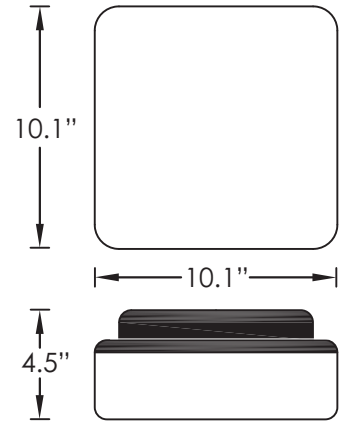

195 SERIES

LED

19511 | WHITE FINISH WITH A WHITE LENS

19561 | WHITE FINISH WITH A FROSTED PRISMATIC LENS

19515 | BLACK FINISH WITH A WHITE LENS

19565 | BLACK FINISH WITH A FROSTED PRISMATIC LENS

STANDARD SPECIFICATIONS

Housing	High Impact Polycarbonate (Specify Finish)
Lens	Impact Resistant Polycarbonate
Certification	Wet Location (for outdoor use)
Mounting	Wall or Ceiling Mountable

REPLACEMENT PARTS

- LENS-1951** | White Impact Resistant Polycarbonate Lens
- LENS-1956** | Frosted Prismatic Impact Resistant Polycarbonate Lens