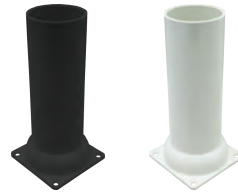

LED

846-LED SERIES

84691 | WHITE

84695 | BLACK

PIER MOUNTS

PMB

PMW

STANDARD SPECIFICATIONS

Housing	Impact Resistant Polycarbonate (Specify Finish)
Lens	UV Stabilized Acrylic
Certification	Wet Location Listed
Mounting	3" OD Post Mount Only

REPLACEMENT PARTS

LENS-3801	White Acrylic Jar Lens
LENS-3809	Clear Ribbed Acrylic Jar Lens

PRODUCT FAMILY	LENS TYPE	FINISH	MODEL	FEATURES & OPTIONS*
846				

- 1 - White
- 9 - Clear Ribbed

- 1 - White
- 5 - Black

OPTION LEGEND

27K	2700 Kelvin Warm White Light Temperature
30K	3000 Kelvin Warm White Light Temperature
40K	4000 Kelvin Medium White Light Temperature
PE	Photocell
PMB	Pier Mount Black
PMW	Pier Mount White