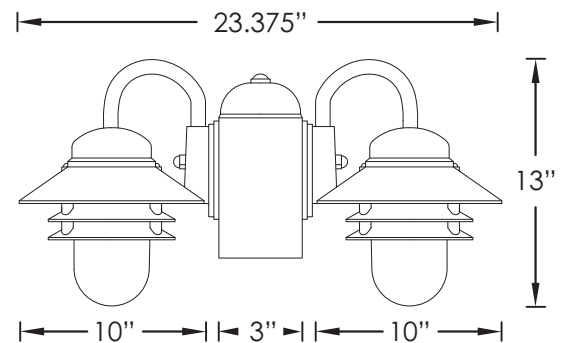

Housing	Impact Resistant Polycarbonate (Specify Finish)
Lens	UV Stabilized Acrylic
Certification	Wet Location Listed
Mounting	3" OD Post Mount Only

REPLACEMENT PARTS

LENS-3801	White Acrylic Jar Lens
LENS-3809	Clear Ribbed Acrylic Jar Lens