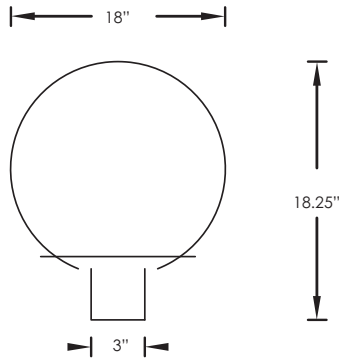

LED

818-LED SERIES

81815-12LEDGU

STANDARD SPECIFICATIONS

Housing	Polycarbonate (Specify Finish)
Lens	Acrylic (Specify Type)
Lamp	Included
Certification	Wet Location Listed

REPLACEMENT PARTS

LENS-8181 | 18" White Acrylic Globe