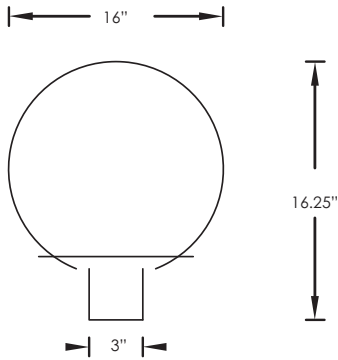

LED

816-LED SERIES

81615-12LEDGU

STANDARD SPECIFICATIONS

Housing	Polycarbonate (Specify Finish)
Lens	Acrylic (Specify Type)
Lamp	Included
Certification	Wet Location Listed

REPLACEMENT PARTS

LENS-8161 | 16" White Acrylic Globe

PIER MOUNTS

PHOTOCELL / ADAPTER

PRODUCT FAMILY	LENS TYPE	FINISH	WATTAGE	OPTIONS
816 - 16" Globe	1 - White Globe 3 - Bronze Globe † 8 - Smoke Globe † 9 - Clear Globe †	1 - White 5 - Black	10LEDGU 12LEDGU 17LEDGU 20LED 27LED	120V, 60Hz Electronic Dimmable 9 Watts, 800 Lumens, GU24 Base Options: 27K, 30K, 40K, PCA1, PCA5, PMB, PMW 120V, 60Hz Electronic Dimmable 11 Watts, 1100 Lumens, GU24 Base Options: 27K, 30K, 40K, PCA1, PCA5, PMB, PMW 120V, 60Hz Electronic Dimmable 15 Watts, 1600 Lumens, GU24 Base Options: 27K, 30K, 40K, PCA1, PCA5, PMB, PMW 120-277V, 50/60Hz Electronic 20 Watts, 2100 Lumens, E26 Base Options: 40K, 50K, PCA1, PCA5, PMB, PMW Not for use with dimmers, electronic switches or remote controls 120-277V, 50/60Hz Electronic 27 Watts, 3780 Lumens, E26 Base Options: 40K, 50K, PCA1, PCA5, PMB, PMW Not for use with dimmers, electronic switches or remote controls

OPTION LEGEND

27K	2700 Kelvin Warm White Light Temperature
30K	3000 Kelvin Warm White Light Temperature
40K	4000 Kelvin Cool White Light Temperature
50K	5000 Kelvin Full Spectrum White Temperature
PCA1	Photocell w/ Adapter White
PCA5	Photocell w/ Adapter Black
PMB	Pier Mount Black
PMW	Pier Mount White

† Additional lead time may apply.