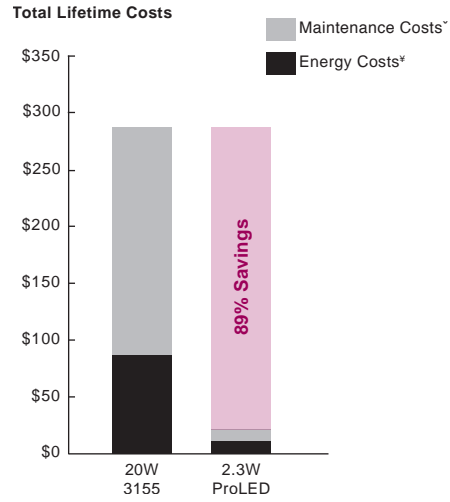

Energy Savings Comparison

* Maintenance costs based on 15 minutes at $40 per/hr
† Energy costs based on $0.11 kWh

Ordering Information

Watt	Base	Product #	Product Code	Volts	Color Temp.	CRI	Lumens	Useful Life*	Pkg. Qty.	MOL	Equivalent Wattage
1	Wedge	80791	912/1WW/LED	10-18	3000	82	75	20,000	1/50	1.18"	10
1.2	Wedge	81102	912/1WW/LED2	10-15	3000	82	120	40,000	1/10	1.51"	10
2.3	Wedge	81101	3155/2WW/LED2	10-15	3000	82	250	40,000	1/10	1.67"	20

o NEW ITEM

* Useful Life is defined as the point in time at which the lamp will maintain at least 70% of its initial lumens. The lamp will continue to burn past this point, but at decreased light levels.

Warranty – Commercial / Industrial: IP65 Rated Miniature lamps backed with a 5-Year limited warranty from the date of purchase; standard Miniature lamps backed by a 2-Year limited warranty from date of purchase; Both warranties based on 10 hours of use per day.

May not be compatible with all electronic transformers.

Not for use in enclosed fixtures. Suitable for use in sealed metal landscape fixtures.

IP65 rated lamps are rated for use outdoors where exposed directly to water from rain or irrigation. The lamp is not submersible nor for use in enclosed fixtures. Suitable for use in sealed metal landscape fixtures.