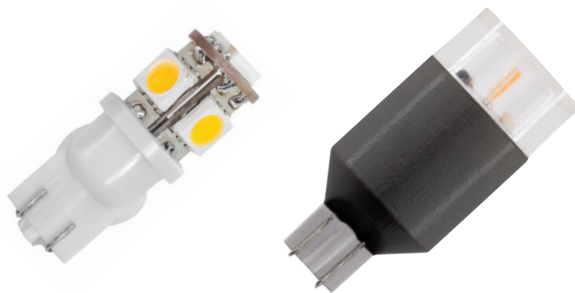

### **ProLED** Miniature Lamps

IP65 Rated Options

Low Maintenance

Energy Saver

Superior thermal construction for long life and energy efficient illumination

#### Energy Efficient

**10-15V or 10-18V Range  
Eliminates Voltage Drop  
Calculation**

**20-Year Lamp Warranty if  
Installed with Sollos Fixture  
(for IP65 Rated Versions)**

### Specifications

- Plastic wedge base
- Long-rated life results in lower maintenance costs over time
- IP65 Rated (81101 and 81102)
- Omnidirectional distribution
- Mercury-free for safer operation
- RoHS Compliant