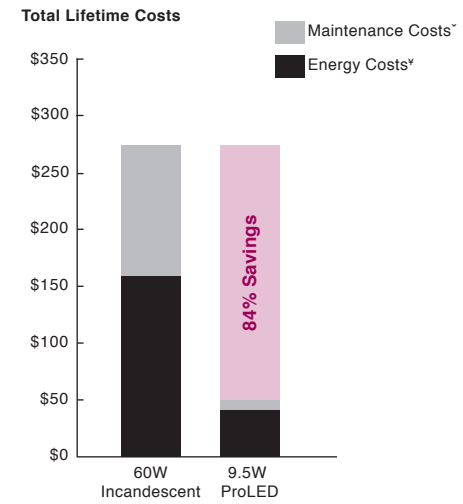

Savings Comparison

Ordering Information

Watt	Base	Product #	Product Code	Volts	Color Temp.	CRI	Lumens	Useful Life*	Beam Angle	Pkg. Qty.	MOL	Equivalent Wattage
7	Medium	80841	A19FR7/827/OMNI/LED •	120	2700	82	470	25,000	300°	1/6	4.41"	40
7	Medium	80842	A19FR7/830/OMNI/LED •	120	3000	82	470	25,000	300°	1/6	4.41"	40
9.5	Medium	80857	A19FR10/827/OMNI/LED •	120	2700	82	810	25,000	300°	1/6	4.65"	60
9.5	Medium	80864	A19FR10/830/OMNI/LED •	120	3000	82	820	25,000	300°	1/6	4.65"	60
9.5	Medium	80865	A19FR10/840/OMNI/LED •	120	4000	82	870	25,000	300°	1/6	4.65"	60
9.5	Medium	80870	A19FR10/850/OMNI/LED •	120	5000	82	880	25,000	300°	1/6	4.65"	60
12	Medium	80939	A19FR12/827/OMNI/LED •	120	2700	82	1100	25,000	300°	1/6	4.65"	75
12	Medium	80940	A19FR12/830/OMNI/LED •	120	3000	82	1140	25,000	300°	1/6	4.65"	75
⊛ 16	Medium	80947	A21FR16/827/OMNI/LED •	120	2700	82	1600	25,000	300°	1/6	5.55"	100
⊛ 16	Medium	80945	A21FR16/830/OMNI/LED •	120	3000	82	1650	25,000	300°	1/6	5.55"	100
⊛ 16	Medium	80946	A21FR16/840/OMNI/LED •	120	4000	82	1720	25,000	300°	1/6	5.55"	100
⊛ 16	Medium	80948	A21FR16/850/OMNI/LED •	120	5000	82	1800	25,000	300°	1/6	5.55"	100

⊛ NEW ITEM!

* Useful Life is defined as the point in time at which the lamp will maintain at least 70% of its initial lumens. The lamp will continue to burn past this point, but at decreased light levels.

Represents lamps that are ENERGY STAR® certified.

Warranty – Commercial / Industrial: This product is warranted for 5 years from the date of purchase, based on 10 hours of use per day.

• May not be compatible with all dimming systems, dimming performance may vary by system, please check the website www.halcolighting.com/ProLEDdim for up-to-date dimmer compatibility information. Use on incompatible systems may shorten lamp life.

25,000 hour useful life rating is based on a maximum ambient temperature of 45°C. Exceeding this ambient temperature rating may result in reduced life.