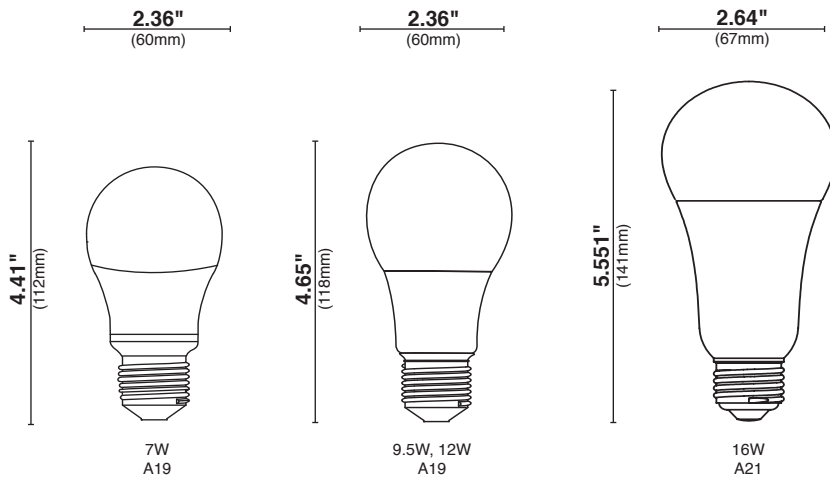

### Specifications

- Available in 2700K, 3000K, 4000K or 5000K CCT
- UL Listed for damp location
- Dimmable to 5% for design flexibility
- 300° degree beam angle creates uniform distribution of light