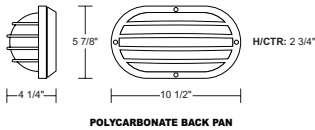

POLYCARBONATE BACK PAN