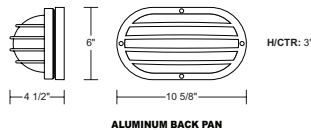

ALUMINUM BACK PAN

SPECIFICATIONS

- Black or White
- Mounting Hardware Included
- Frosted Polycarbonate Diffuser
- Wall Mount Only
- Minimum Starting Temp -20°F
- UL Listed for Wet Locations
- Composite Construction

BK BLACK

WH WHITE

GUIDE CODE: S76WF-LR12W-WH-PC

CALL FOR PHOTOMETRIC INFORMATION

ITEM #	DIFFUSER	LIGHT SOURCE	CCT	COLOR	OPTIONS
S76W	POLYCARBONATE F-Frosted Ribbon	E26 MEDIUM BASE	C-4K W-3K	BK-Black WH-White	PC-Photocell (120V Lightwave LED only)
		POLYCARBONATE BACK PAN (1) 60W MAX Medium Base LE26-9.5W 800lm (E26 LED Lamp) † ★			
		120V LIGHTWAVE LED			
		ALUMINUM BACK PAN LR12-13W 1000lm 80CRI ★ LT12-12W 1040lm 90CRI			
		120-277V MULTI-VOLT LED			
		L11-11W 912lm	4K		

† Lamp included. ★ Energy Star qualified product.