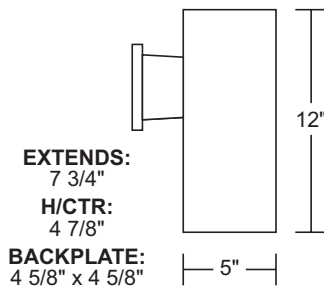

OUTDOOR WALL FIXTURE S35W

OUTDOOR DECORATIVE MARLEX®

Wave Lighting's S35W is ideal for coastal areas. This fixture is available in incandescent with A19 LED lamp option and is turtle safe and dark sky friendly. Easily relamped via open bottom. Wave Lighting's S35W is designed for wall applications and mounting hardware is included.

SPECIFICATIONS

- Black or White
- Baffle Included
- Mounting Hardware Included
- Turtle Safe & Dark Sky Friendly
- Wall Mount Only
- Minimum Starting Temp -20°F
- UL Listed for Wet Locations
- Composite Construction

BK BLACK

WH WHITE

LED SOURCE OPTIONS

E26 REPLACEABLE LED - LE26C/W/A

- 120V, 50/60Hz (LE26A models 120-277v)
- "Screw-In" Medium Base A19/E26 LED Lamp
- Estimated 15,000 Hrs L₇₀
- Low Flicker (3K models)
- Dimmable (see compatible dimmer list)
- 3000K CCT 90CRI or 4000K CCT 80CRI
- 590nm Amber Models
- 3 Year Warranty (LE26A models 5 Year)
- LE26A models Florida Wildlife Approved
- Energy Star

GUIDE CODE: S35W-BK

CALL FOR PHOTOMETRIC INFORMATION

ITEM #	LIGHT SOURCE	CCT	COLOR
S35W	E26 MEDIUM BASE	C-4K W-3K	BK-Black WH-White
	(1) 75W MAX Par 30 Lamp LE26-9.5W 800lm (E26 LED Lamp) + ★		
	120-277V E26 AMBER LED	596nm	
	LE26A-11W 336lm (E26 LED Lamp) +