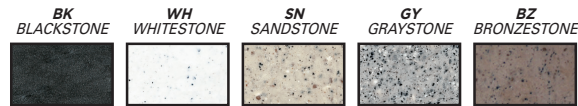

## OUTDOOR DECORATIVE EVERSTONE™

Wave Lighting's S21T provides a level of beauty to any outdoor space. EverStone™ is a proprietary compression molded composite material that provides a level of non-corrosive durability that is unavailable in traditional metallic lighting fixtures. Wave Lighting's S21T fits on a 3" diameter pole (sold separately) only non-corrosive mounting hardware is included.

### SPECIFICATIONS

- Black, White, Sand, Gray, & Bronzestone
- Nylon Mounting Hardware Included
- Oceanside Approved
- Clear or Frosted Acrylic Diffuser
- Post Mount Only
- Minimum Starting Temp -20°F
- UL Listed for Wet Locations
- Composite Construction