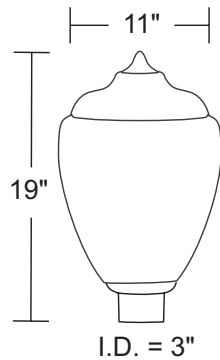

**ACORN POST TOP FIXTURE 9018** **OUTDOOR DECORATIVE**

Wave Lighting's Acorn Post Top Fixture is ideal for any outdoor patio or walkway. This fixture is available in incandescent with A19 LED lamp option and is easily relamped via 2 screws in fitter. Wave Lighting's Acorns fit on a 3" diameter pole (sold separately) mounting hardware is included.