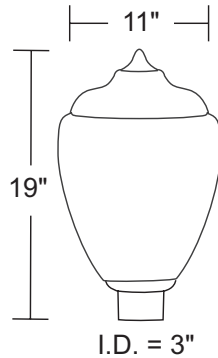

ACORN POST TOP FIXTURE 2018/8018

OUTDOOR DECORATIVE

Wave Lighting's Acorn Post Top Fixture is ideal for any outdoor patio or walkway. This fixture is easily relamped via 2 screws in fitter. Wave Lighting's Acorns fit on a 3" diameter pole (sold separately) mounting hardware is included.

GUIDE CODE: 2018CL-LR12C-BP

CALL FOR PHOTOMETRIC INFORMATION

ITEM #	LENS	LIGHT SOURCE	CCT	FITTER MATERIAL	OPTIONS
2018-Flame Tip	POLYCARBONATE CL-Clear Textured	E26 MEDIUM BASE (1) 75W MAX Medium Base LE26-9.5W 800lm (E26 LED Lamp) †	C-4K W-3K	CAST ALUMINUM Black WH-White BZ-Bronze	MG-E39 Mogul Socket
8018-Flame Tip	ACRYLIC CL-Clear Textured FA-Frost Textured	120V LIGHTWAVE LED LR12-13W 1000lm 80CRI LR15-15W 1400lm 80CRI LR22-23W 1900lm 80CRI LT12-12W 1040lm 90CRI LT15-16W 1400lm 90CRI LT22-24W 2020lm 90CRI E39 RETRO-FIT LED 120-277V LC5-24W 3120lm, Type 5 † LC3-20W 3000lm, Type 3 † LCD-24W 2400lm, Dark Sky †	C-4K	POLYCARBONATE BP-Black WP-White	