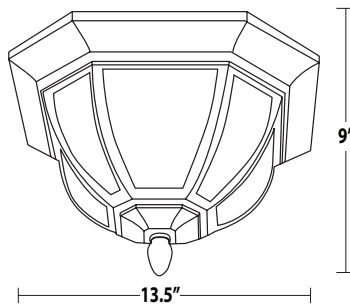

OUTDOOR CEILING FIXTURE 561FM

Wave Lighting's 561FM is a stylish choice for any outdoor space. This fixture is available in Incandescent with A19 LED lamp option. This fixture is ETL listed and can be used to comply with 2016 Title 24 Part 6 High Efficacy LED Light Source Requirements. Fixture is easily relamped by removing decorative finial. Wave Lighting's 561FM is designed for ceiling applications and mounting hardware is included.