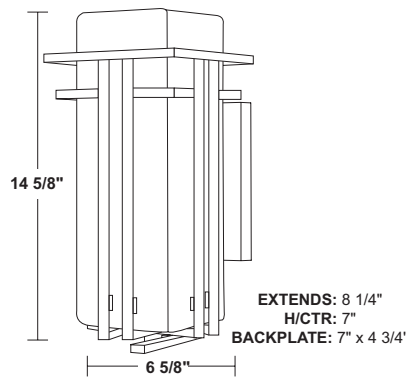

# OUTDOOR WALL FIXTURE 549VF

Wave Lighting's 549VF is a stylish choice for any outdoor space. This fixture is available in Incandescent with A19 LED lamp option. This fixture is ETL listed and can be used to comply with 2016 Title 24 Part 6 High Efficacy LED Light Source Requirements. Removable lens for easy relamping. Wave Lighting's 549VF is designed for wall applications and mounting hardware is included.

## SPECIFICATIONS

- Cast Aluminum Bronze Finish
- Mounting Hardware Included
- Frosted Glass Lens
- Wall Mount Only
- Minimum Starting Temp -20°F
- ETL Listed for Wet Locations