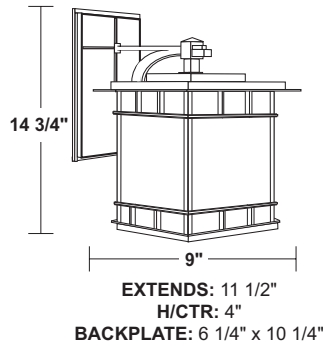

OUTDOOR WALL FIXTURE - 544VF

Wave Lighting's 544VF is a stylish choice for any outdoor space. This fixture is available in Incandescent with A19 LED lamp option and its industrial strength features make it ETL listed and suitable for wet locations. Open bottom for easy relamping. Wave Lighting's 544VF is designed for ceiling applications and mounting hardware is included.

SPECIFICATIONS

- Cast Aluminum Bronze Finish
- Mounting Hardware Included
- Frosted Glass Lens
- Wall Mount Only
- Minimum Starting Temp -20°F
- ETL Listed for Wet Locations

LED SOURCE OPTIONS

E26 REPLACEABLE LED

- 120V, 50/60Hz
- "Screw-In" Medium Base A19/E26 LED Lamp
- Estimated 15,000 Hrs L₇₀
- Dimmable
- 3000K CCT 90CRI or 4000K** CCT 80CRI
- 3 Year Warranty
- ETL Listed, Energy Star Certified & T24 Compliant (3K only)

CALL FOR PHOTOMETRIC INFORMATION

ITEM #	DIFFUSER	LIGHT SOURCE	COLOR
544V	GLASS F-Frosted	INCANDESCENT (1) 75W MAX Medium Base	BZ-Bronze
		LED LIGHT SOURCE	
		E26 MEDIUM BASE LED LE26-10W 800lm ☆	CCT C-4K W-27K

* Special order item. Longer lead times may apply. ** Not T24 Compliant. ☆ Lamp Included Energy Star Qualified Product

REFER TO CATALOG FOR OPTION SPECIFICATIONS - Specifications subject to change without notice - FIXTURE SPEC 11/17