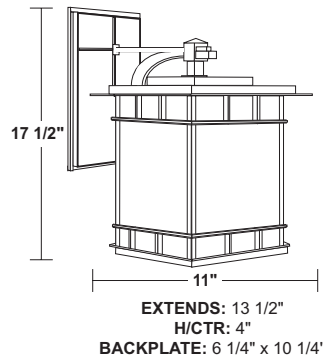

OUTDOOR WALL FIXTURE - 544SF

Wave Lighting's 544SF is a stylish choice for any outdoor space. This fixture is available in Incandescent with A19 LED lamp option and its industrial strength features make it ETL listed and suitable for wet locations. Open bottom for easy relamping. Wave Lighting's 544SF is designed for ceiling applications and mounting hardware is included.