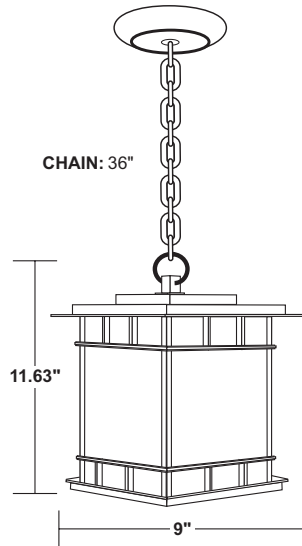

OUTDOOR CEILING FIXTURE 544HC

Wave Lighting's 544HC is a stylish choice for any outdoor space. This fixture is available in Incandescent with A19 LED lamp option. This fixture is ETL listed and can be used to comply with 2016 Title 24 Part 6 High Efficacy LED Light Source Requirements. Open bottom for easy relamping. Wave Lighting's 544HC is designed for ceiling applications and mounting hardware is included.

SPECIFICATIONS

- Cast Aluminum Bronze Finish
- Mounting Hardware Included
- Frosted Glass Lens
- Ceiling Mount Only
- Minimum Starting Temp -20°F
- ETL Listed for Wet Locations

LED SOURCE OPTIONS

E26 REPLACEABLE LED - LE26

GUIDE: 544HCF-LE26W-BZ

CALL FOR PHOTOMETRIC INFORMATION

ITEM #	DIFFUSER	LIGHT SOURCE	COLOR	
544HC	GLASS F-Frosted	INCANDESCENT (1) 75W MAX Medium Base	BZ-Bronze	
		LED LIGHT SOURCE		
		E26 MEDIUM BASE LED LE26-10W 800lm ☆		CCT C-4K** W-3K