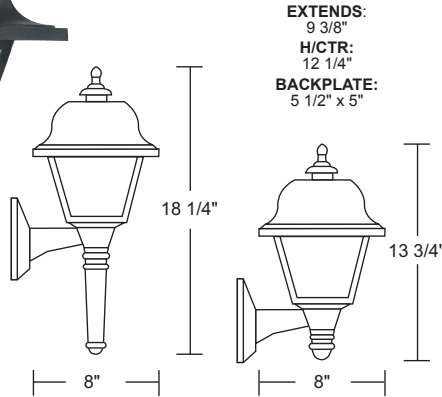

OUTDOOR WALL FIXTURE - 407/408

Long & Short Tail Included

Wave Lighting's 407/408 adds a welcoming look to any outdoor space. This fixture is available in incandescent and LED and is easily relamped by snap-lock hinged canopy. Long and short tail included. Wave Lighting's 407/408 is designed for wall applications and mounting hardware is included. Options include photocell.