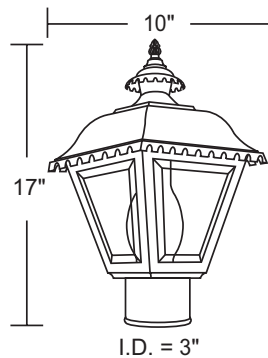

OUTDOOR POST FIXTURE 270T

OUTDOOR DECORATIVE MARLEX®

Wave Lighting's 270T adds a welcoming look to any outdoor space. Wave Lighting's 270T fits on a 3" diameter pole (sold separately) mounting hardware is included.