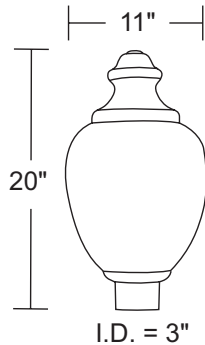

ACORN POST TOP FIXTURE 2017/8017 **OUTDOOR DECORATIVE**

Wave Lighting's Acorn Post Top Fixture is ideal for any outdoor patio or walkway. This fixture is easily relamped via 2 screws in fitter. Wave Lighting's Acorns fit on a 3" diameter pole (sold separately) mounting hardware is included.

GUIDE CODE: 2017CL-LR12C-BP

CALL FOR PHOTOMETRIC INFORMATION

ITEM #	LENS	LIGHT SOURCE	CCT	FITTER MATERIAL	OPTIONS
2017-Acorn	POLYCARBONATE CL-Clear Textured	E26 MEDIUM BASE (1) 75W MAX Medium Base LE26-9.5W 800lm (E26 LED Lamp) †	C-4K W-3K	<u>CAST ALUMINUM</u> Black WH-White BZ-Bronze	MG-E39 Mogul Socket
8017-Acorn	ACRYLIC CL-Clear Textured FA-Frost Textured	120V LIGHTWAVE LED LR12-13W 1000lm 80CRI LR15-15W 1400lm 80CRI LR22-23W 1900lm 80CRI LT12-12W 1040lm 90CRI LT15-16W 1400lm 90CRI LT22-24W 2020lm 90CRI E39 RETRO-FIT LED 120-277V LC5-24W 3120lm, Type 5 † LC3-20W 3000lm, Type 3 † LCD-24W 2400lm, Dark Sky †	C-4K	<u>POLYCARBONATE</u> BP-Black WP-White	