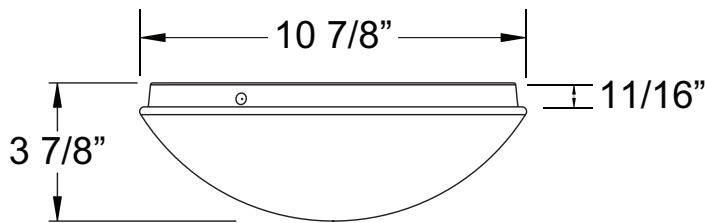

**INDOOR FIXTURE 170FM**

**INDOOR DECORATIVE**

Wave Lighting's 170FM adds a contemporary look to any interior space. This fixture is available in incandescent and LED and is easily relamped with twist-lock diffuser. Wave Lighting's 170FM is designed for ceiling or wall applications and mounting hardware is included. Options include occupancy sensor.