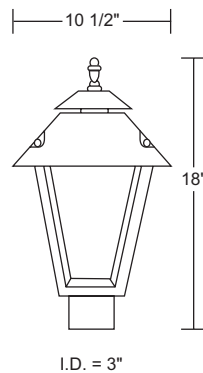

OUTDOOR POST FIXTURE 109/110

OUTDOOR DECORATIVE MARLEX®

Wave Lighting's 109/110 adds a welcoming look to any outdoor space. Wave Lighting's 109/110 fits on a 3" diameter pole (sold separately) mounting hardware is included.