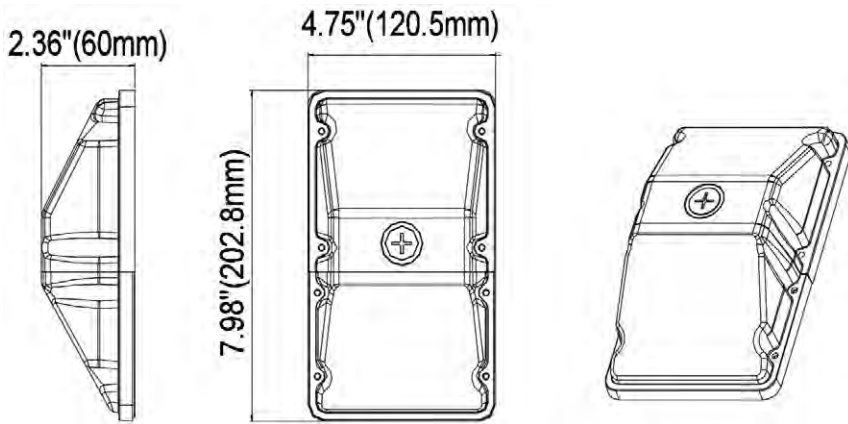

Packaging information:

❖LBS-WP015W27-345K:

Carton Size:545mmX230mmX285mm
21.46"x9.06"x11.22" (12Pcs/CTN)

❖LBS-WP025W27-345K:

Carton Size:545mmX230mmX285mm
21.46"x9.06"x11.22" (12Pcs/CTN)

SPECIFICATION						
TYPE	WP015W27-345K			WP025W27-345K		
WATTAGE	15W			25W		
CCT	3000K	4000K	5000K	3000K	4000K	5000K
LUMEN	2130 lm	2246 lm	2218 lm	3423 lm	3656 lm	3571 lm
EFFICACY	> 150 lm/W					
CRI	> 70					
INPUT VOLTAGE	AC120-277V					
LIGHTING ANGLE	112.4°X105.3°					
FACTORY SETTINGS	4000K					
LED TYPE	2835					
PF	> 0.95					
DRIVER EFFICIENCY	> 89%					
PROTECTION LEVEL	WET					
LIFE TIME	> 50000 hours					
WARRANTY	5 year limited					

LED Wall Pack light

Wattages: 15W,25W

DIMENSION:

Specifications:

Shell materials: Aluminum & PC.
 Net weight : 1.26 lbs
 Finish: Dark Bronze(Standard)
 Product Size:202.8mmX120.5mmX60mm
 7.98"X4.75"X2.36"