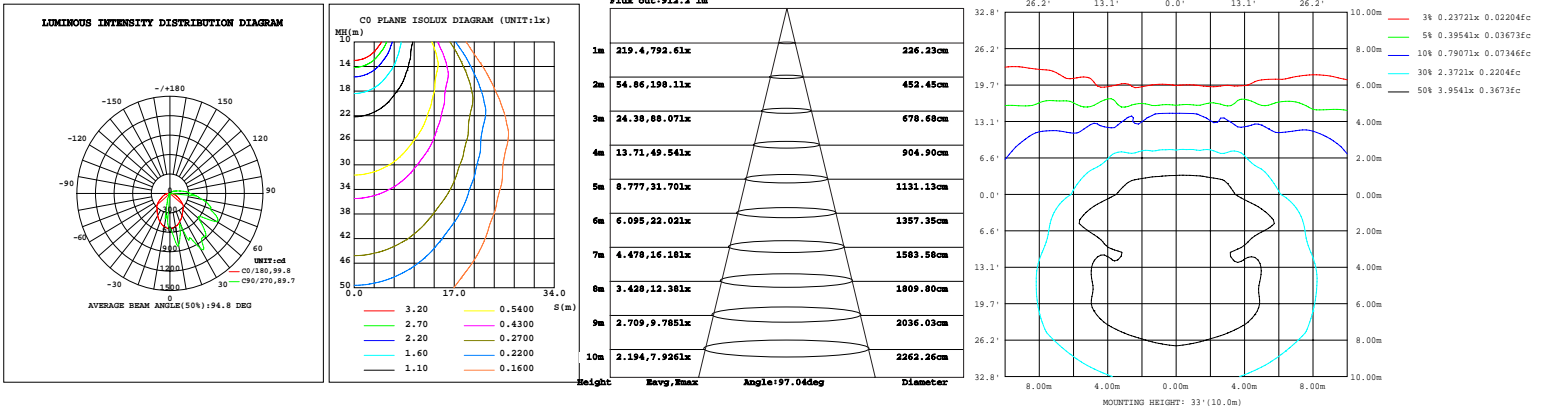

LED Wall Pack light

Wattages: 15W,25W

PHOTOMETRICS:

For complete IES files, please visit our website.

WP015W27-345K (3000K)