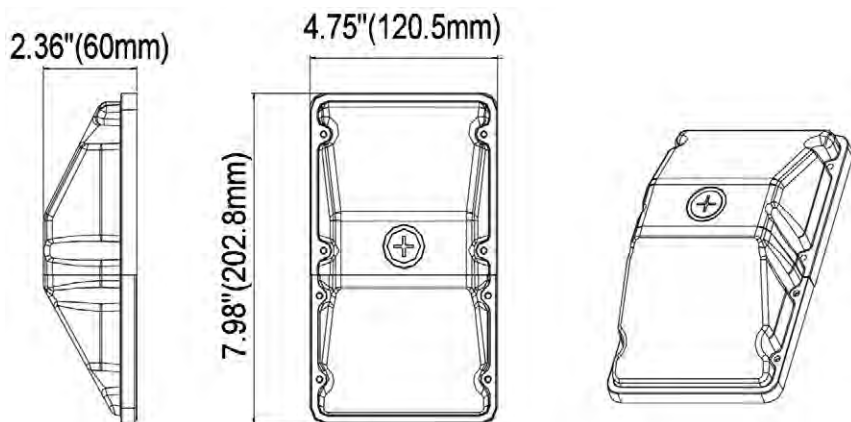

Packaging information:

❖WP015W27-345K:

Carton Size:545mmX230mmX285mm
21.46"x9.06"x11.22" (12Pcs/CTN)

❖WP025W27-345K:

Carton Size:545mmX230mmX285mm
21.46"x9.06"x11.22" (12Pcs/CTN)

SPECIFICATION						
TYPE	WP015W27-345K			WP025W27-345K		
	15W			25W		
WATTAGE	15W			25W		
CCT	3000K	4000K	5000K	3000K	4000K	5000K
LUMEN	2130 lm	2246 lm	2218 lm	3423 lm	3656 lm	3571 lm
EFFICACY	> 150 lm/W					
CRI	> 70					
INPUT VOLTAGE	AC120-277V					
LIGHTING ANGLE	112.4°X105.3°					
FACTORY SETTINGS	4000K					
LED TYPE	2835					
PF	> 0.95					
DRIVER EFFICIENCY	> 89%					
PROTECTION LEVEL	WET					
LIFE TIME	> 50000 hours					
WARRANTY	5 year limited					

LED Wall Pack light

Wattages: 15W,25W

DIMENSION:

15W/25W

Specifications:

Shell materials: Aluminum & PC.
 Net weight : 1.26 lbs
 Finish: Dark Bronze(Standard)
 Product Size:202.8mmX120.5mmX60mm
 7.98"X4.75"X2.36"