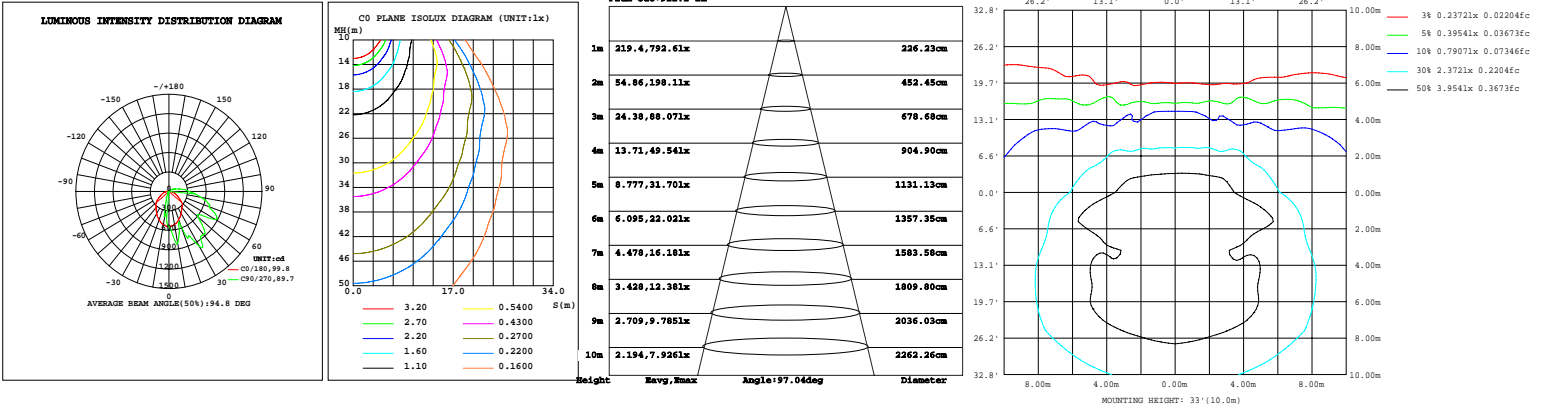

LED Wall Pack light

Wattages: 15W,25W

PHOTOMETRICS:

For complete IES files, please visit our website.

WSD-WP015W27-345K (3000K)