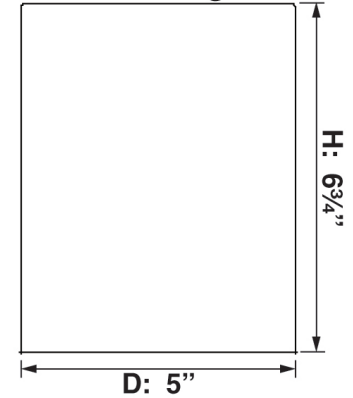

## Specifications

Style	Modern
Type of Lighting	Indoor or Outdoor Ceiling Lighting
Product Type	Ceiling Fixture
Product Subtype	Flush Mount
Height (in.)	6.75
Width (in.)	5
Length or Extension/Projection (in.)	5
Finish	Black
Main Material	Aluminum
Light Direction	Down
Installation/Mounting Position	Downward
Installation Location	Damp
Light #	1