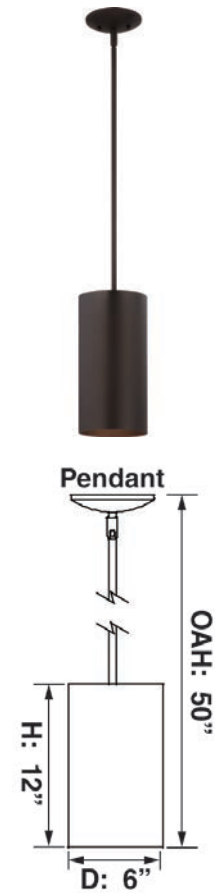

Downrod Quantity	3
Downrod Size (in.)	12
Sloped Ceiling Swivel Included?	Yes (Up to 90 Degrees)
Electrical Wire Length (ft.)	8
Installation Location	Damp
Light #	1
Watts per Light (W)	75
Total Wattage (W)	75
Light Bulb(s) Included?	No
Dimmable?	Yes (Lamp Dependent)
Base	Medium Base (E26)
Voltage (Volts)	120V
Safety Ratings	cULus Listed
Compliances	RoHS Compliant FCC Compliant
Assembly	Assembly Required
Accessory 1 (Sold Separately)	0089-79 Antique Bronze 6" Downrod Stem
Accessory 2 (Sold Separately)	0090-79 Antique Bronze 12" Downrod Stem

### Specifications

Style	Modern
Type of Lighting	Indoor or Outdoor Hanging Lighting
Product Type	Pendant
Product Subtype	Mini
Height (in.)	12
Width (in.)	6
Length or Extension/Projection (in.)	6
Finish	Antique Bronze
Main Material	Aluminum
Light Direction	Down
Installation/Mounting Position	Downward
Downrod Stems Included?	Yes
Downrod Model #	0090-79