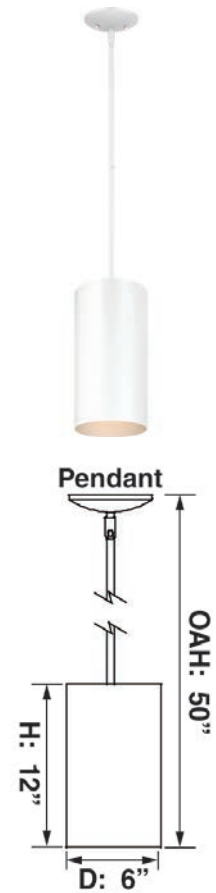

# V9606-6

1-Light Indoor or Outdoor White Aluminum Cylinder Mini Pendant

Prepared By:

Project:

Type:

Location:

## Description

Sleek, modern outdoor cylinder mini pendant with a professional look. Showcases simple upscale design and encased in top-quality rounded cylindrical frame composed of high-quality aluminum, a corrosion-resistant material. Feel at ease with aluminum's high resilience, lasting quality, and inability to rust like steel. Power-coated hard surface provides phenomenal long-lasting color and exceptional corrosion/scratch resistance. Conveniently suitable for damp locations. Feel confident in your choice of elegant simplicity. Delight in clean, minimal, and solid color design that blends in seamlessly with surroundings and existing décor. Offers remarkable versatility for exterior and interior design. A stunning piece that imparts a fresh, rejuvenating, and open atmosphere both outside and within. Change up your exterior spaces with this look, or be unique—bring the outdoor look indoors. Open/uncovered bottom provides convenient access to light bulbs for quick and easy replacement and helps prevent accumulation of dust or pests. Flawlessly and evenly finished in immaculate, solid white. Modernize your spaces with this smart, bold piece.

Downrod Quantity	3
Downrod Size (in.)	12
Sloped Ceiling Swivel Included?	Yes (Up to 90 Degrees)
Electrical Wire Length (ft.)	8
Installation Location	Damp
Light #	1
Watts per Light (W)	75
Total Wattage (W)	75
Light Bulb(s) Included?	No
Dimmable?	Yes (Lamp Dependent)
Base	Medium Base (E26)
Voltage (Volts)	120V
Safety Ratings	cULus Listed
Compliances	RoHS Compliant FCC Compliant
Assembly	Assembly Required
Accessory 1 (Sold Separately)	0089-6 White 6" Downrod Stem
Accessory 2 (Sold Separately)	0090-6 White 12" Downrod Stem