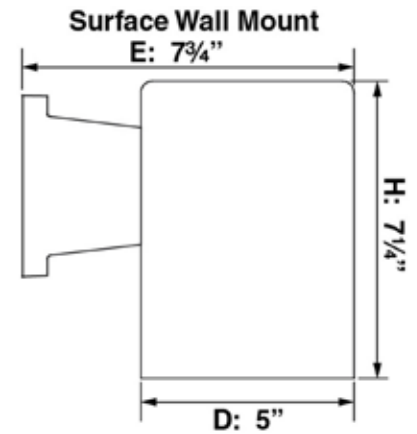

Specifications

Style	Modern
Type of Lighting	Indoor or Outdoor Wall Lighting
Product Type	Wall Mount
Product Subtype	Mini, Sconce
Height (in.)	7.25
Width (in.)	5
Length or Extension/Projection (in.)	7.75
Finish	Antique Bronze
Main Material	Formed & Welded, Powder-Coated All-Aluminum
Other Material	Antique Bronze Powder-Coated Aluminum Cylinder
Light Direction	Down
Installation/Mounting Position	Downward
Mounting Deck Height (in.)	5
Mounting Deck Width (in.)	5
Mounting Deck Shape	Square
Installation Location	Wet / Dry
Enclosed Top	Yes
Light #	1
Watts per Light (W)	15
Total Wattage (W)	15
Light Source Included?	Yes (Integrated LED)
CRI	80
Color Temperature (K)	3000
Lumens per Light	1000
Total Lumens	1000
Output Power Supply	Class II
Power Factor (Pf)	>.9
THD	<20%
Life Rated (Hours)	50,000 (Based on LED Testing per LM80-08 and Projected Values from IESNA TM21-11)
Dimmable?	Yes (Flicker-Free TRIAC/ELV, 5% [120V Only])
Base	N/A (Integrated LED)
Input Voltage (Volts)	120V at 50/60 Hz
Compliances	FCC Compliant, RoHS Compliant
Safety Ratings	cULus Listed
Assembly	No Assembly Required
Integrated LED Warranty	5-Year Limited Warranty