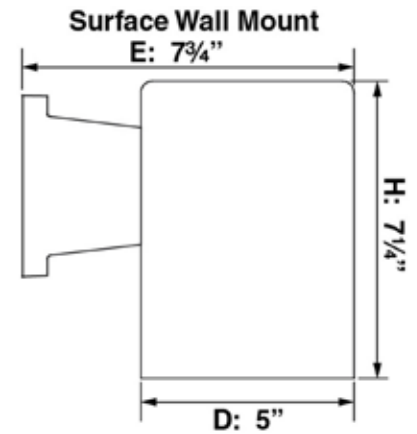

## Specifications

Style	Modern
Type of Lighting	Indoor or Outdoor Wall Lighting
Product Type	Wall Mount
Product Subtype	Mini, Sconce
Height (in.)	7.25
Width (in.)	5
Length or Extension/Projection (in.)	7.75
Finish	Black
Main Material	Formed & Welded, Powder-Coated All-Aluminum
Other Material	Black Powder-Coated Aluminum Cylinder
Light Direction	Down
Installation/Mounting Position	Downward
Mounting Deck Height (in.)	5
Mounting Deck Width (in.)	5
Mounting Deck Shape	Square
Installation Location	Wet / Dry
Enclosed Top	Yes
Light #	1
Watts per Light (W)	15
Total Wattage (W)	15
Light Source Included?	Yes (Integrated LED)
CRI	80
Color Temperature (K)	3000
Lumens per Light	1000
Total Lumens	1000
Output Power Supply	Class II
Power Factor (Pf)	>.9
THD	<20%
Life Rated (Hours)	50,000 (Based on LED Testing per LM80-08 and Projected Values from IESNA TM21-11)
Dimmable?	Yes (Flicker-Free TRIAC/ELV, 5% [120V Only])
Base	N/A (Integrated LED)
Input Voltage (Volts)	120V at 50/60 Hz
Compliances	FCC Compliant, RoHS Compliant
Safety Ratings	cULus Listed
Assembly	No Assembly Required
Integrated LED Warranty	5-Year Limited Warranty