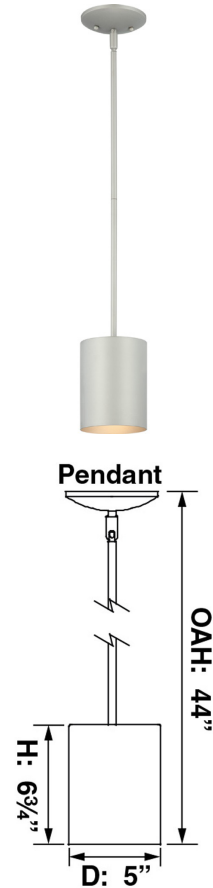

At a Glance

- Sturdy, Exquisite Construction
- 5-Year Limited Warranty on Integrated LED (Included with Purchase)
- Powder-Coated Aluminum Cylinder
- Perfect for Many Indoor or Outdoor Areas (Suitable for Damp or Dry Locations Only)
- Silver Gray Finish
- High-Quality, Corrosion-Resistant, and Rust-Resistant All-Aluminum
- Powder-Coated Hard Surface Provides Long-Lasting Color and Corrosion/Scratch Resistance
- Modern Design
- Go Green—Environmentally Friendly, Energy-Efficient Integrated LED
- Clean, Minimal, and Solid Color Design Blends in Seamlessly with Surroundings and Existing Décor
- Open/Uncovered Bottom Helps Prevent Accumulation of Dust or Pests
- Compact Light Fits Easily in Small Spaces
- 1000 Lumens
- 3000K Color Temperature
- 80 CRI
- Dimmable (Flicker-Free TRIAC/ELV, 5% [120V Only])
- Suitable for Damp or Dry Locations Only
- Heat-Resistant Components Withstand Up to 15 Watts
- 1-Light Fixture (Integrated LED Included)
- Three FREE 12" Downrod Stems (Included with Purchase) (Additional Sold Separately)
- FREE Sloped Ceiling Canopy with Swivel (Up to 90 Degrees) (Included with Purchase) (Additional Sold Separately)
- FREE 8' Electrical Wire (Included with Purchase)
- Individually Inspected for Quality Assurance
- cULus Listed for Safety