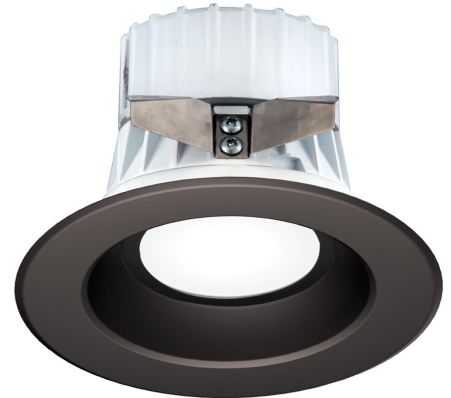

Specifications

Style	Traditional
Type of Lighting	Indoor or Outdoor Recessed Lighting
Product Type	Retrofit
Product Subtype	4" or 3" Round, Flanged
Height (in.)	2.5
Width (in.)	4.875
Length or Extension/Projection (in.)	4.875
Aperture Width (in.)	3.5
Flange Size (in.)	.75
Finish	Antique Bronze
Main Material	All-Aluminum Construction (Housing and Trim)

At a Glance

- Sturdy, Exquisite Construction
- 5-Year Limited Warranty on Integrated LED (Included with Purchase)
- Sealed White Frosted Acrylic Lens Cover and Antique Bronze Round Flanged Trim
- Perfect Complement to Indoor or Outdoor Spaces
- Sophisticated Antique Bronze Finish
- High-Quality, Corrosion-Resistant, and Rust-Resistant All-Aluminum (Housing and Trim)
- Go Green—Environmentally Friendly, Energy-Efficient Integrated LED
- Compact Light Fits Easily in Small Spaces
- 650 Lumens
- 3000K Color Temperature
- 90 CRI
- Dimmable (10% of Output)
- Enjoy Rain or Shine—Conveniently Suitable for Wet Locations
- Features Ability to Start Up in Cold Weather (Operates From -20°C to 80°C)
- Heat-Resistant Components Withstand Up to 10 Watts
- 1-Light Fixture (Integrated LED Included)
- FREE Medium Base (E26) Adapter Included (Allows for Compatibility with Medium Base [E26] Recessed Downlights)
- Compatible with Non-Type IC (Insulation Must Be Kept 3" Away) or Type IC (Suitable for Direct Contact with Insulation) 4" or 3" Recessed Downlights
- Individually Inspected for Quality Assurance
- cULus Listed for Safety