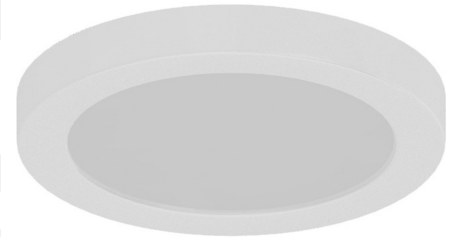

Because Lighting Speaks Volumes

V7052-6

1-Light Integrated LED Indoor White Mini Convertible Disc / Circle Flush Mount Ceiling Fixture, Wall Mount, or Wall Sconce with White Acrylic Circle Lens

Catalog #:

Type:

Project:

Prepared By:

Description

This integrated LED indoor white mini convertible disc / circle flush mount ceiling fixture, wall mount, or wall sconce features a white acrylic circle lens. Go green and save big. Energy-efficient LED is environmentally friendly and requires substantially less electricity to maintain, passing down cost-cutting savings to you. Enjoy this piece's sleek, modern design. Profile is super thin—only 1 in. in height. Compact light fits easily in small spaces. When wall-mounted, this fixture is Americans with Disabilities Act compliant / ADA compliant. Perfect complement to kitchens, bedrooms, living rooms, hallways, restaurants, and many other indoor areas. Suitable for dry locations only. Finished in solid white. Feel confident in a quality product. Integrated LED comes with a 5-year limited warranty.

Other Material	White Acrylic Circle Lens
Light Direction	Down (Ceiling-Mounted) or Outward (Wall-Mounted)
Mounting Deck Height (in.)	8
Mounting Deck Width (in.)	8
Mounting Deck Shape	Circle
Installation Location	Dry
Light #	1
Watts per Light (W)	14
Total Wattage (W)	14
Light Source Included?	Yes (Integrated LED)
Light Bulb(s) Included?	N/A (Integrated LED Light Source Included)
CRI	90
Color Temperature (K)	3000
Lumens per Light	850
Total Lumens	850
Life Rated (Hours)	50,000
Dimmable?	Yes (TRIAC/ELV, 10% [120V Only])
Base	N/A (Integrated LED)
Voltage (Volts)	120V
Compliances	Americans with Disabilities Compliant (ADA Compliant) (When Wall-Mounted Only)
Safety Ratings	UL Listed
Assembly	No Assembly Required
Integrated LED Warranty	5-Year Limited Warranty