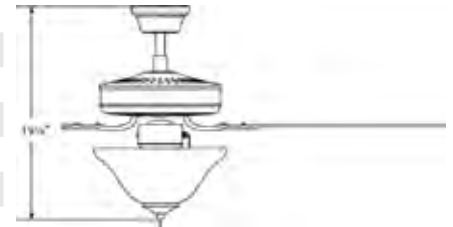

At a Glance

- Sturdy, Exquisite Construction
- Perfect Complement to Stainless-Steel Appliances, Bedroom, Living Room, Dining Room, Kitchen, and Many Other Indoor Areas
- High-Quality, Stunning Brushed Nickel—Extreme Durability and Top Quality Protection Against Scratches
- Outer Lacquer Finish Provides Attractive Sheen and Additional Protection Layer
- One FREE 3" Downrod (Included with Purchase)
- FREE Sloped Ceiling Canopy with Swivel (Up to 45 Degrees) (Included with Purchase) (Additional Sold Separately)
- FREE 78" Electrical Wire (Included with Purchase)
- Longer Interchangeable Downrods for Higher Ceilings Available (Optional) (Sold Separately) (NOTE: These downrods are standalone and cannot be added onto one another. See accessory section for all downrod options.)
- Superior Quality High-Grade Silicon Steel—High Efficiency and Quiet Operation
- Fan Blade Rotation Direction Easily Reversible with Included Switch
- 3 Speeds (Fast, Medium, and Slow)
- Medium Base (E26)
- Compatible with All Dimmers
- Suitable for Dry Locations Only
- 2-Light Fixture (Light Kit with LED Bulbs Included)
- Individually Inspected for Quality Assurance
- UL Listed for Safety
- Enjoy Stunning Quality at a Great Price—Limited Lifetime Warranty