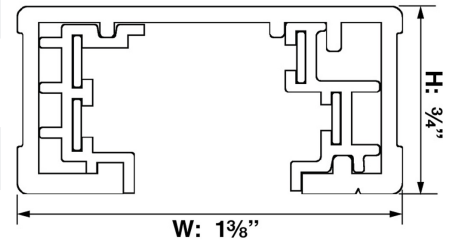

This 4 ft. 120V 2-circuit/1-neutral black aluminum linear track system / rail / section features a clean, minimal, and solid color design that blends in seamlessly with surroundings and existing décor. Composed of extruded aluminum, a corrosion-resistant material. Feel at ease with aluminum's high resilience, lasting quality, and inability to rust like steel. Compatible with Volume Lighting 120V 2-circuit/1-neutral track heads. Perfect complement to kitchens, living rooms, apartments, studios, bars, restaurants, and many other indoor areas. Suitable for dry locations only. Finished in solid black.

Specifications

Type of Lighting	Indoor Track Systems
Product Type	Track Section / Track Rail
Product Subtype	120V 2-Circuit/1-Neutral
Height (in.)	0.75
Width (in.)	1.375
Length or Extension/Projection (in.)	48
Finish	Black
Main Material	Extruded Aluminum
Installation Location	Dry
Number of Circuits	2
Electrical Capacity per Circuit (Amps)	20