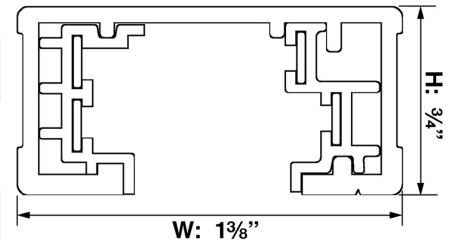

Total Electrical Capacity (Amps)	40
Voltage (Volts)	120V
Compliances	RoHS Compliant
Safety Ratings	cULus Listed
Assembly	No Assembly Required
Accessory 1 (Sold Separately)	V2718-6 White Monopoint Canopy (4.375" H x 5" Dia.)
Accessory 2 (Sold Separately)	V2721-6 Steel T-Bar Clip
Accessory 3 (Sold Separately)	V2723-6 White Pendant Track Adapter / Cord Pendant Adapter (1.4375" H x 1.375" W x 1.4375" L)
Accessory 4 (Sold Separately)	V2751-6 White Live End Connector / Conduit Connector (.625" H x 1.375" W x 4.25" L)
Accessory 5 (Sold Separately)	V2752-6 White Mini Joiner / Mini Straight Connector (.75" H x 1.875" W x 3.1875" L)
Accessory 6 (Sold Separately)	V2754-6 White "L" Connector (90°) (.625" H x 4.25" W x 4.25" L)
Accessory 7 (Sold Separately)	V2755-6 White Live End J-Box Feed / Live End Connector (.625" H x 4.25" W x 5.75" L)
Accessory 8 (Sold Separately)	V2756-6 White "T" Connector (.625" H x 4.25" W x 7.0625" L)
Accessory 9 (Sold Separately)	V2757-6 White Floating Canopy / Floating Connector (2.625" H x 4.25" W x 4.25" L)
Accessory 10 (Sold Separately)	V2758-6 White "X" Connector (.625" H x 7.0625" W x 7.0625" L)
Accessory 11 (Sold Separately)	V2791-6 12" White Extension Wand
Accessory 12 (Sold Separately)	V2792-6 24" White Extension Wand
Accessory 13 (Sold Separately)	V2793-6 36" White Extension Wand
Accessory 14 (Sold Separately)	V2794-6 48" White Extension Wand
Accessory 15 (Sold Separately)	V2795-6 18" White Extension Wand

Specifications

Type of Lighting	Indoor Track Systems
Product Type	Track Section / Track Rail
Product Subtype	120V 2-Circuit/1-Neutral
Height (in.)	0.75
Width (in.)	1.375
Length or Extension/Projection (in.)	24
Finish	White
Main Material	Extruded Aluminum
Installation Location	Dry
Number of Circuits	2
Electrical Capacity per Circuit (Amps)	20