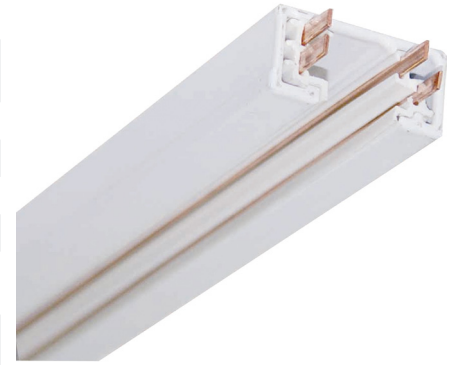

Specifications

Type of Lighting	Indoor Track Systems
Product Type	Track Section / Track Rail
Product Subtype	120V 2-Circuit/1-Neutral
Height (in.)	0.75
Width (in.)	1.375
Length or Extension/Projection (in.)	24
Finish	White
Main Material	Extruded Aluminum
Installation Location	Dry
Number of Circuits	2
Electrical Capacity per Circuit (Amps)	20

At a Glance

- Sturdy, Exquisite Construction
- Perfect Complement to Kitchens, Living Rooms, Apartments, Studios, Bars, Restaurants, and Many Other Indoor Areas
- Solid White Finish
- High-Quality, Corrosion-Resistant, and Rust-Resistant Extruded Aluminum
- Clean, Minimal, and Solid Color Design Blends in Seamlessly with Surroundings and Existing Décor
- 20 Amps per Circuit (40 Amps Max Electrical Capacity)
- Compatible with Volume Lighting 120V 2-Circuit/1-Neutral Track Heads
- Suitable for Dry Locations Only
- Individually Inspected for Quality Assurance
- cULus Listed for Safety