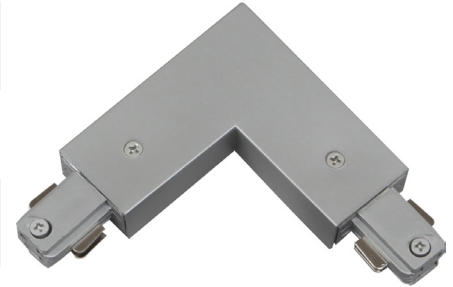

Description

This silver gray "L" connector (90°) is compatible with Volume Lighting 120V 2-circuit/1-neutral track systems V2762-20 (2 ft. track section), V2764-20 (4 ft. track section), V2766-20 (6 ft. track section), and V2768-20 (8 ft. track section). Suitable for dry locations only. Finished in silver gray.

Accessory 1 (Sold Separately) V2762-20 2 ft. Silver Gray 120V 2-Circuit / 1-Neutral Track System / Section / Rail

Accessory 2 (Sold Separately) V2764-20 4 ft. Silver Gray 120V 2-Circuit / 1-Neutral Track System / Section / Rail

Accessory 3 (Sold Separately) V2766-20 6 ft. Silver Gray 120V 2-Circuit / 1-Neutral Track System / Section / Rail

Accessory 4 (Sold Separately) V2768-20 8 ft. Silver Gray 120V 2-Circuit / 1-Neutral Track System / Section / Rail