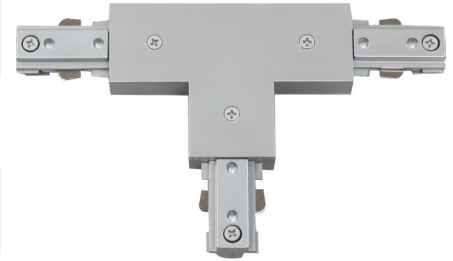

Because Lighting Speaks Volumes

V2715-20

Silver Gray "T" Connector for Volume Lighting 120V
1-Circuit/1-Neutral Track Systems

Catalog #:

Type:

Project:

Prepared By:

Description

This silver gray "T" connector is compatible with Volume Lighting 120V 1-circuit/1-neutral track systems V2702-20 (2 ft. track section), V2704-20 (4 ft. track section), V2706-20 (6 ft. track section), and V2708-20 (8 ft. track section). Suitable for dry locations only. Finished in silver gray.

Accessory 1 (Sold Separately) V2702-20 2 ft. Silver Gray 120V 1-Circuit / 1-Neutral Track System / Section / Rail

Accessory 2 (Sold Separately) V2704-20 4 ft. Silver Gray 120V 1-Circuit / 1-Neutral Track System / Section / Rail

Specifications

Type of Lighting	Indoor Track Connectors
Product Type	"T" Connector
Height (in.)	0.625
Width (in.)	4.25
Length or Extension/Projection (in.)	7.0625
Finish	Silver Gray
Main Material	Steel Backing and Polymer/Plastic Decorative Parts
Installation Location	Dry
Compliances	RoHS Compliant
Safety Ratings	cULus Listed
Assembly	No Assembly Required