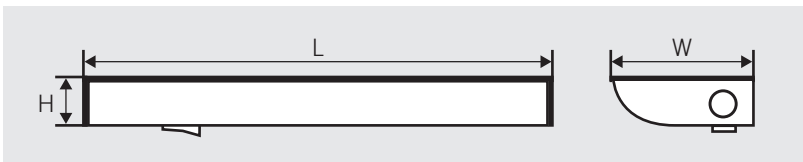

- Contents in each fixture carton:
 - (1) LED fixture
 - (2) Mounting screws
 - (3) Wire nuts
 - (1) Die cast coupler
 - (1) Optional on/off rocker switch
 - Instruction sheet

WARRANTY:

- 5 years

Catalog Number	Wattage	Color Temperature	CRI	Total Lumens	Efficacy
UC-LED-48-DW-830	23.5W	3000K	>80	1,800	77 lm/W

PHYSICAL SPECIFICATIONS

Length	Width	Height
48"	2.75"	1"